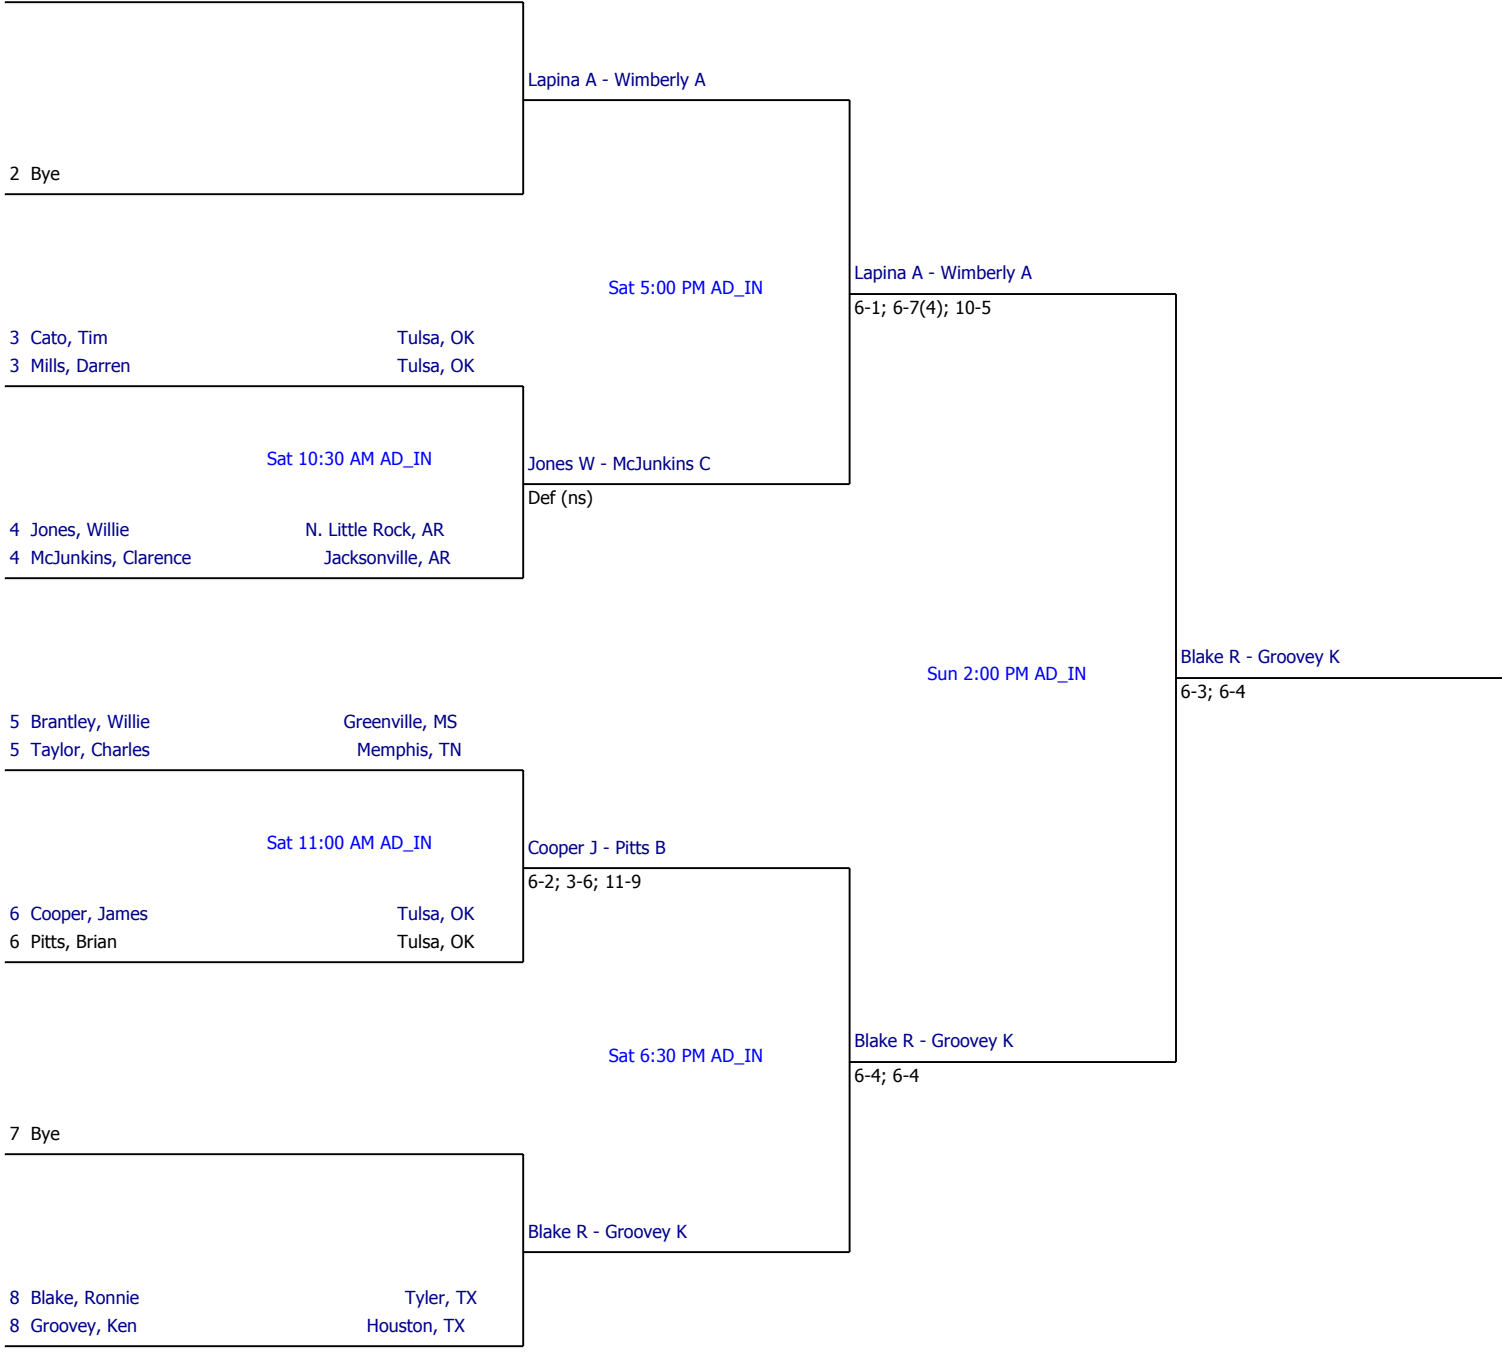

AD-IN Tennis Classic		Seeded Players			
Leftwich-Audubon Tennis Center	NTRP Men's 4.0 Doubles				
City/State: Memphis, TN	Section:				
Director: Michael Newsom	Referee: Brenda Taylor				
Phone:	Date: 06/25/2010 - 06/27/2010				
Quarterfinal Round		Semifinal Round		Final Round	
1 Lapina, Anthony 1 Wimberly, Alvin	Arlington, TN Marion, AR			Winner: Blake - Groovey	

_____
Referee's Signature